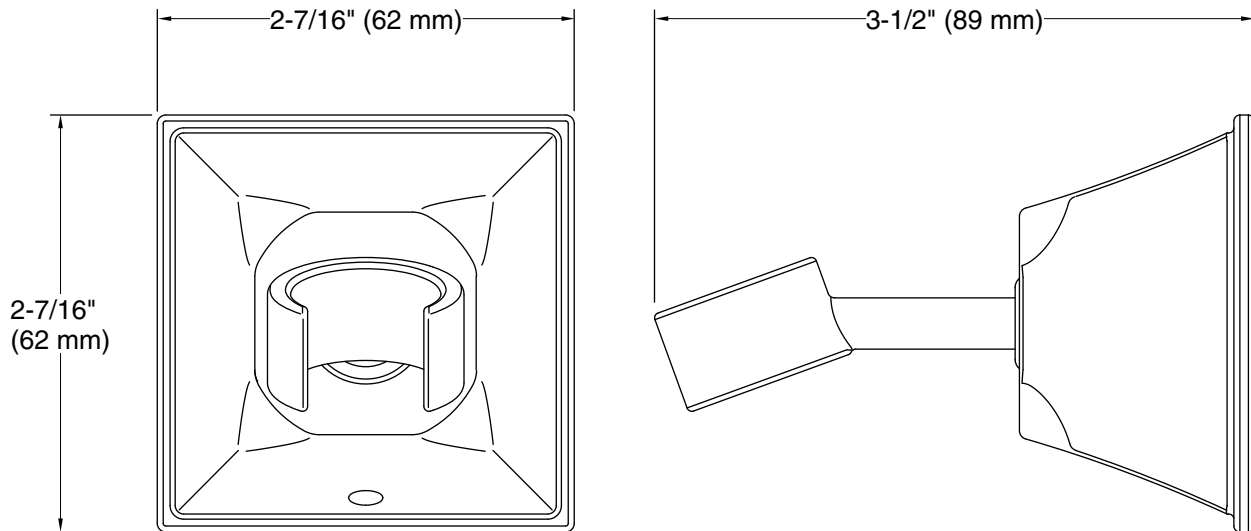

Technical Information

All product dimensions are nominal.

Material: Brass

Notes

Install this product according to the installation guide.